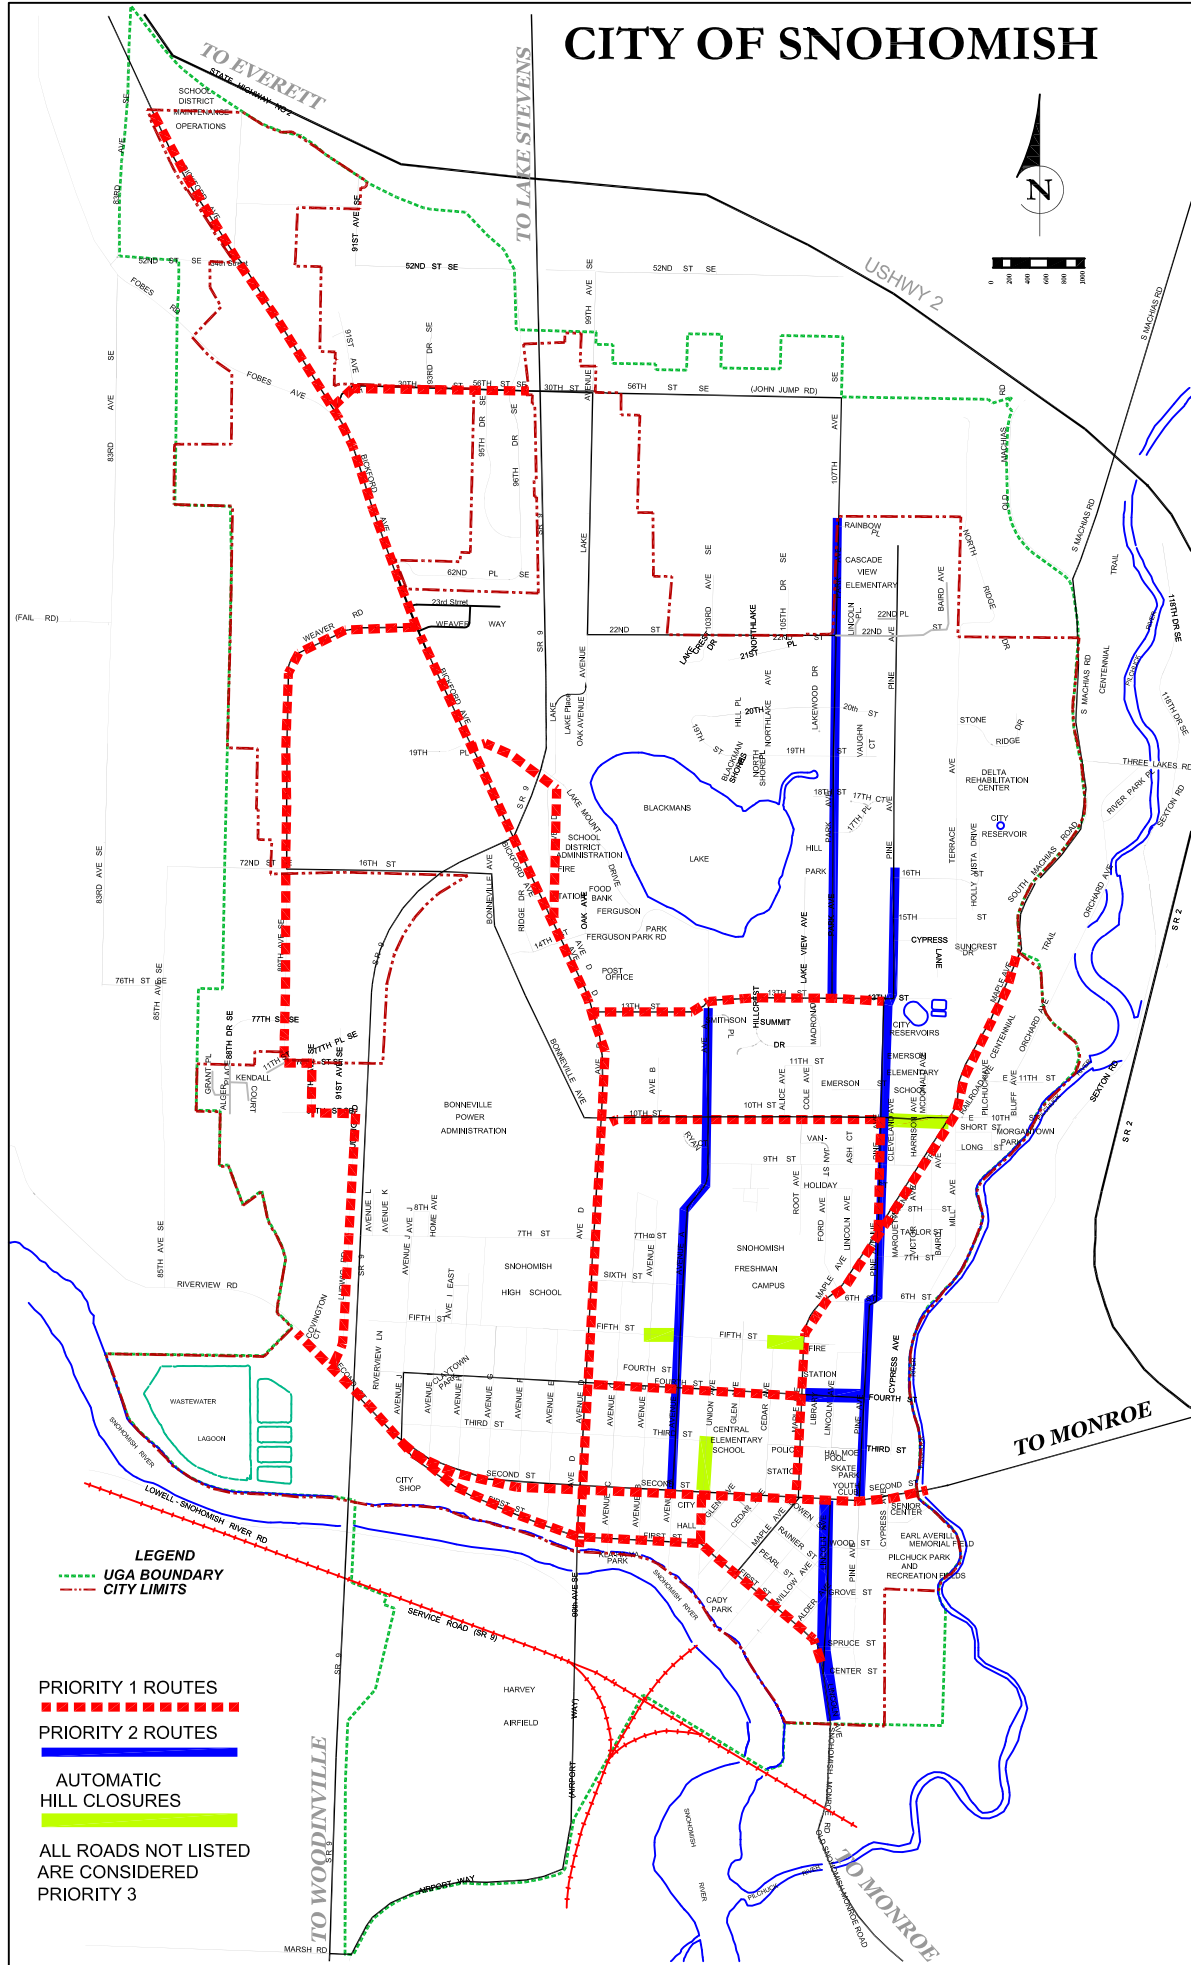

CITY OF SNOHOMISH

- LEGEND**
- UGA BOUNDARY
 - - - CITY LIMITS
 - - - PRIORITY 1 ROUTES
 - PRIORITY 2 ROUTES
 - AUTOMATIC HILL CLOSURES
 - ALL ROADS NOT LISTED ARE CONSIDERED PRIORITY 3

CURRENT SNOW PLOW ROUTES MAP